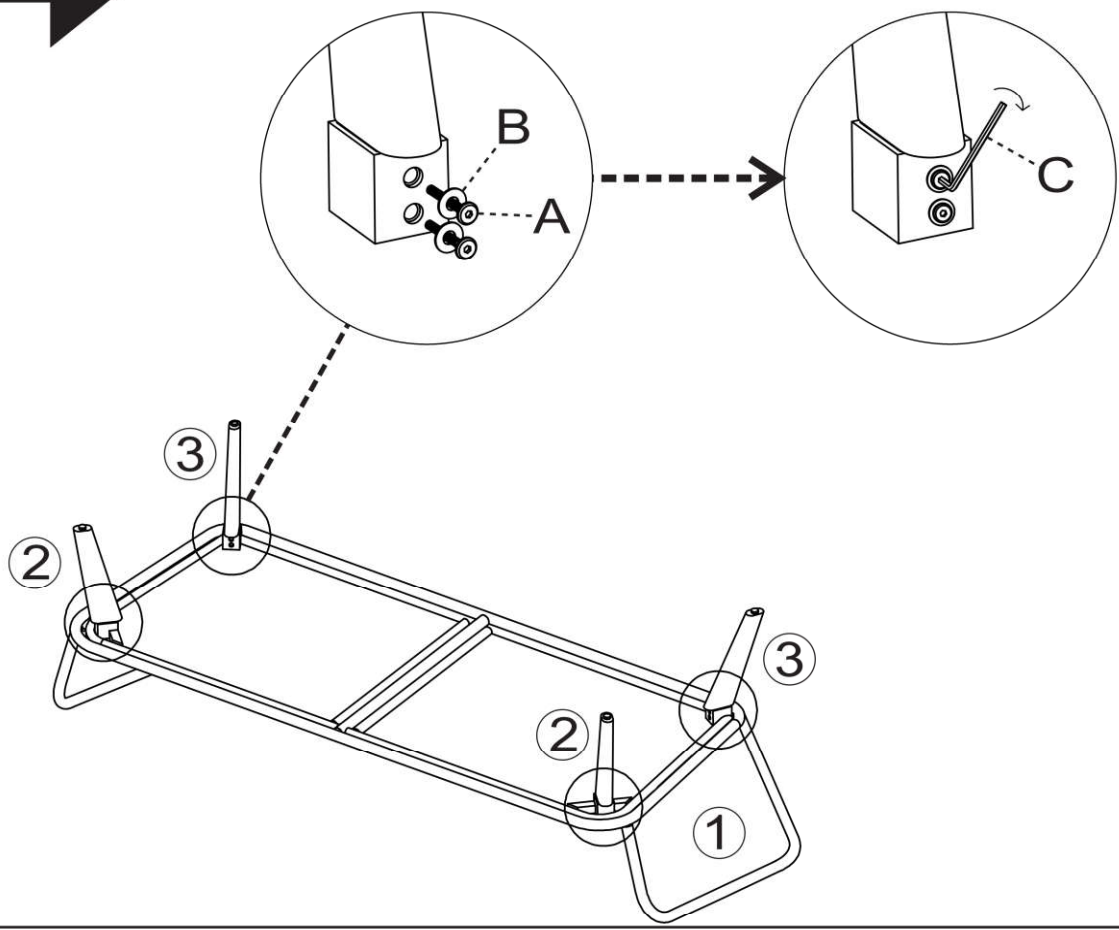

Nant

50203110

MAX. WEIGHT:
220 KGS

Le Sud B.V.
PO BOX 43 4940 AA
The Netherlands

A		M6x40	8
B		M6	8
C		KEY	1

1 = 1x 	2 = 2x 	3 = 2x 	4 = 1x 	5 = 2x 
---	---	---	--	---

01

02