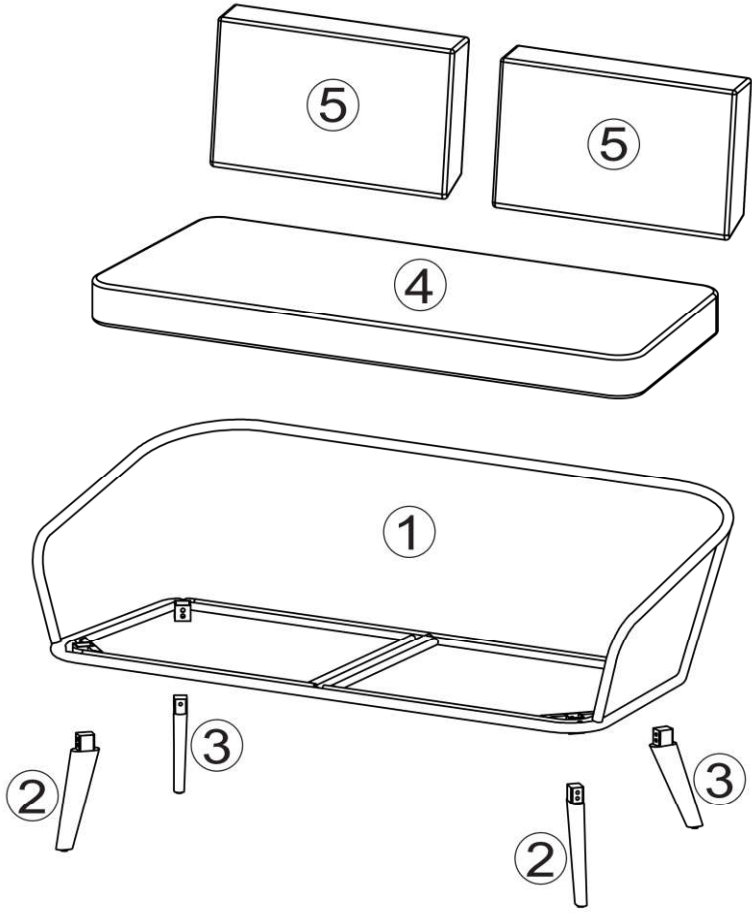

Nant

50203110

MAX. WEIGHT:
220 KGS

Le Sud B.V.
PO BOX 43 4940 AA
The Netherlands

A		M6x40	8
B		M6	8
C		KEY	1

1 = 1x 	2 = 2x 	3 = 2x 	4 = 1x 	5 = 2x 
---	---	---	--	---

01

02