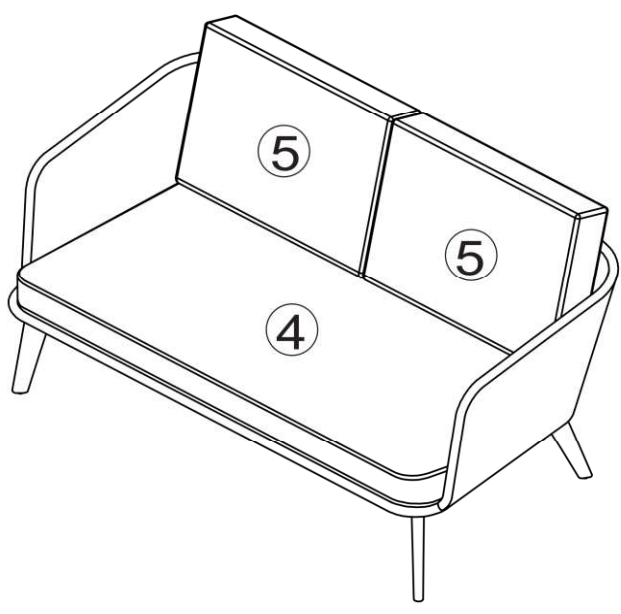

Nant

50203110

MAX. WEIGHT:
220 KGS

Le Sud B.V.
PO BOX 43 4940 AA
The Netherlands

A		M6x40	8
B		M6	8
C		KEY	1

1 = 1x 	2 = 2x 	3 = 2x 	4 = 1x 	5 = 2x 
---	---	---	--	---

01

02