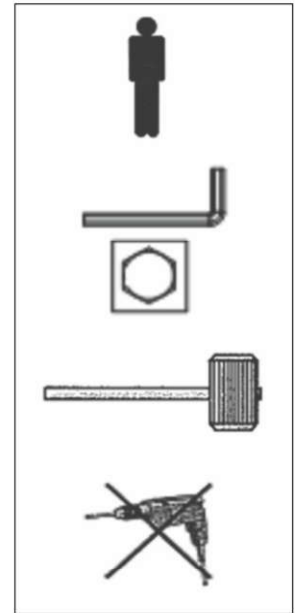

Nant

50203110

MAX. WEIGHT:
220 KGS

Le Sud B.V.
PO BOX 43 4940 AA
The Netherlands

A		M6x40	8
B		M6	8
C		KEY	1

1 = 1x 	2 = 2x 	3 = 2x 	4 = 1x 	5 = 2x 
---	---	---	--	---

01

02