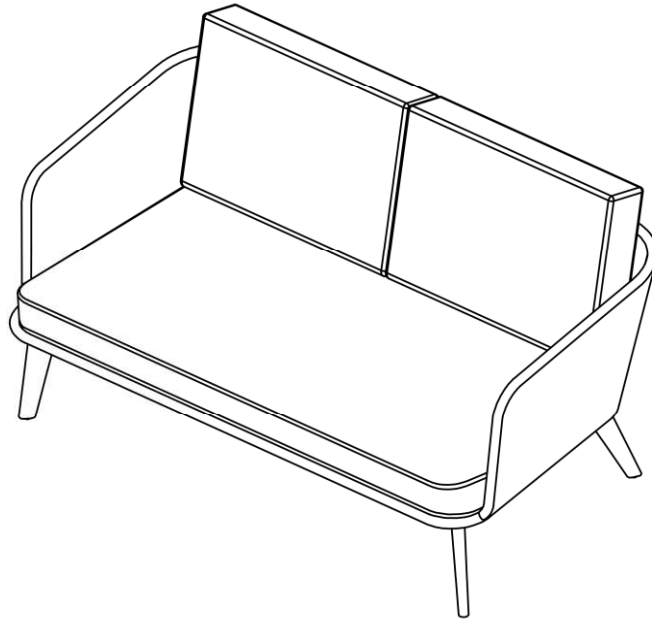

Nant

50203110

MAX. WEIGHT:
220 KGS

Le Sud B.V.
PO BOX 43 4940 AA
The Netherlands

A		M6x40	8
B		M6	8
C		KEY	1

1 = 1x 	2 = 2x 	3 = 2x 	4 = 1x 	5 = 2x 
---	---	---	--	---

01

02