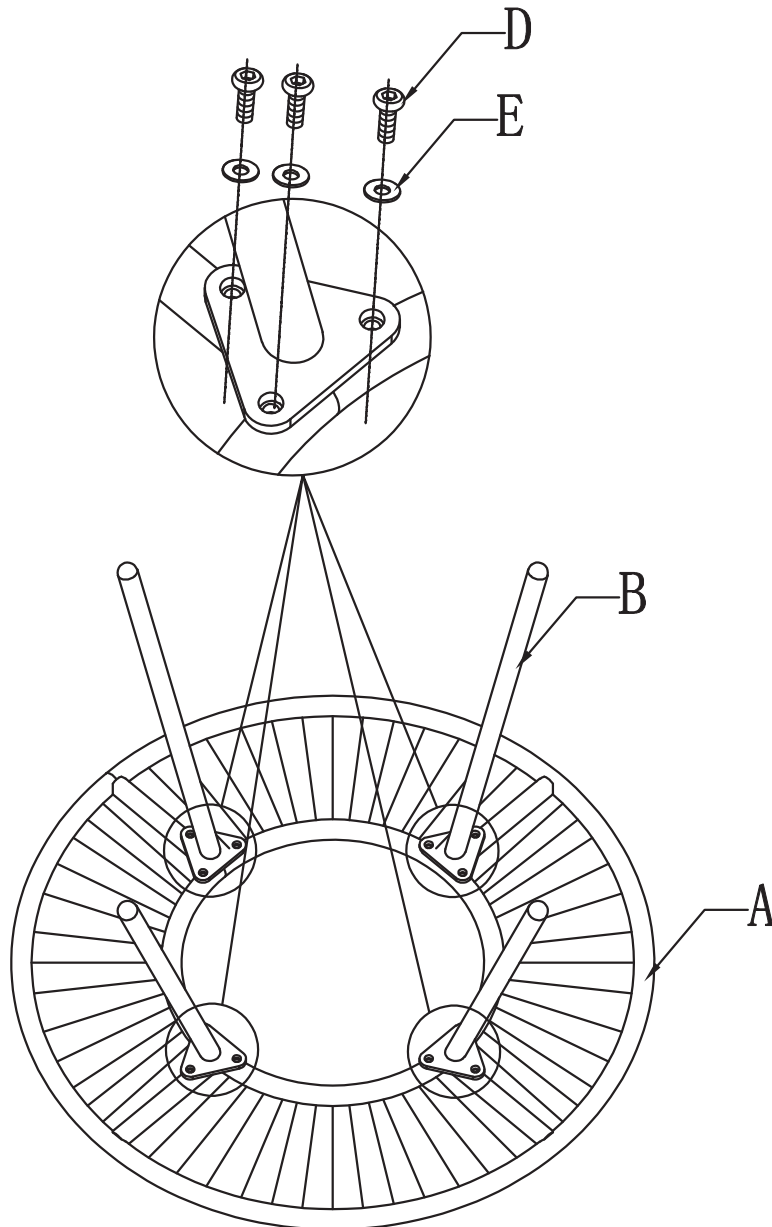

D/12PCS

M6*25

E/12PCS

AA/1PC

STEP1