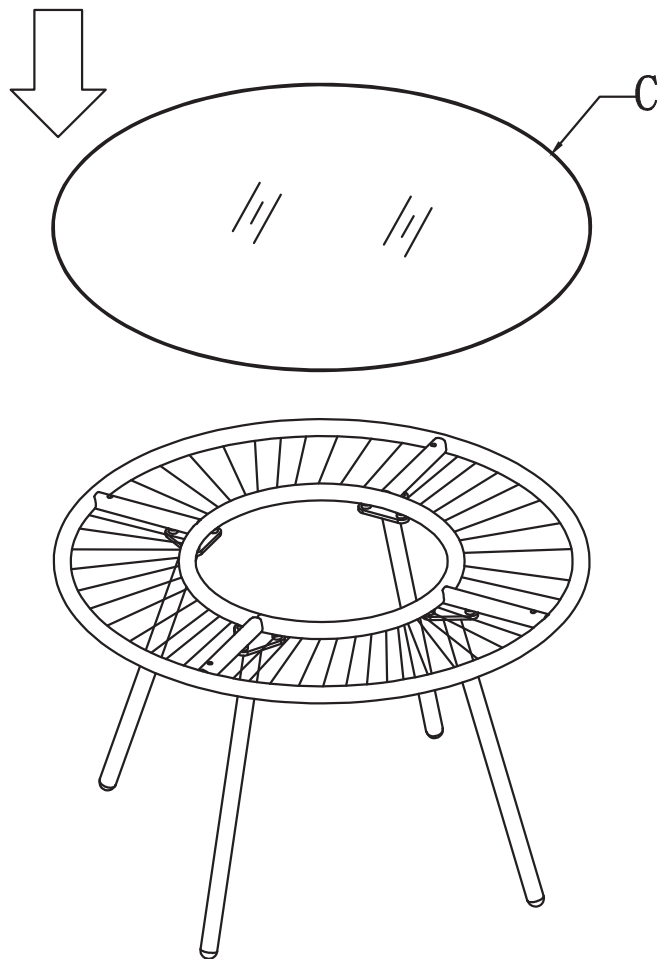

STEP2

STEP3