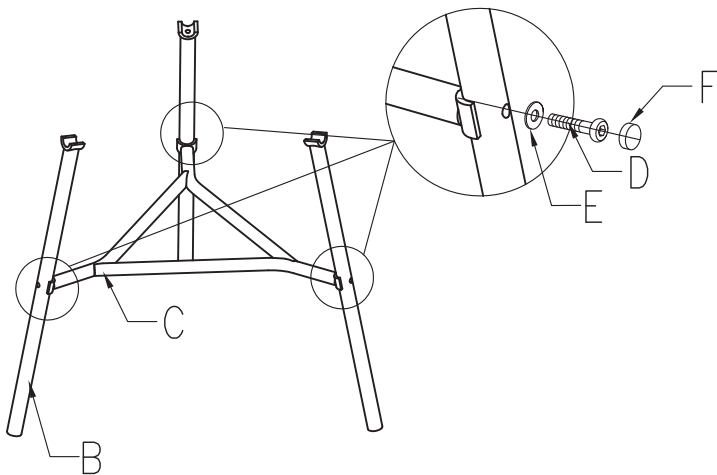

50155171 BIJZETTAFEL FORMENTERA DIA50 H50CM ZAND

A/1PC

B/3PCS

C/1PC

D/6PCS

M6*30

E/6PCS

F/6PCS

AA/1PC

BB/1PC

STEP 1

STEP 2

STEP 3

LEEN BAKKER, 4941 SH 3
THE NETHERLANDS

WWW.LEENBAKKER.NL