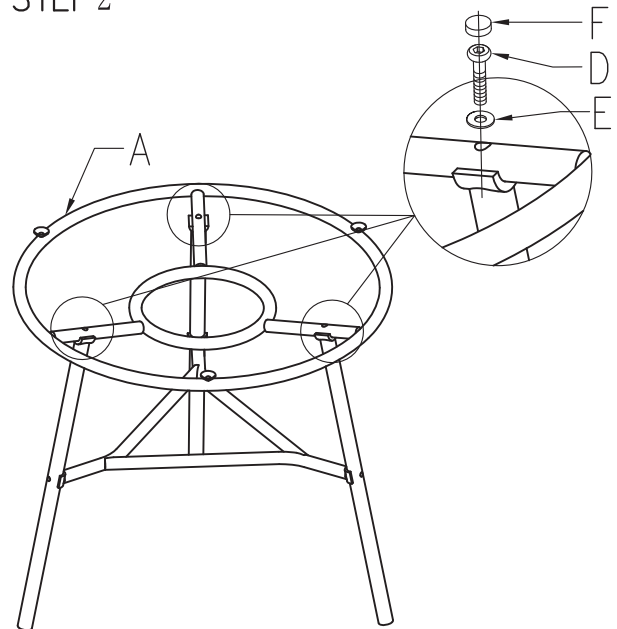

50155171 BIJZETTAFEL FORMENTERA DIA50 H50CM ZAND

A/1PC

B/3PCS

C/1PC

D/6PCS

M6*30

E/6PCS

F/6PCS

AA/1PC

BB/1PC

STEP 1

STEP 2

STEP 3

LEEN BAKKER, 4941 SH 3
THE NETHERLANDS

WWW.LEENBAKKER.NL