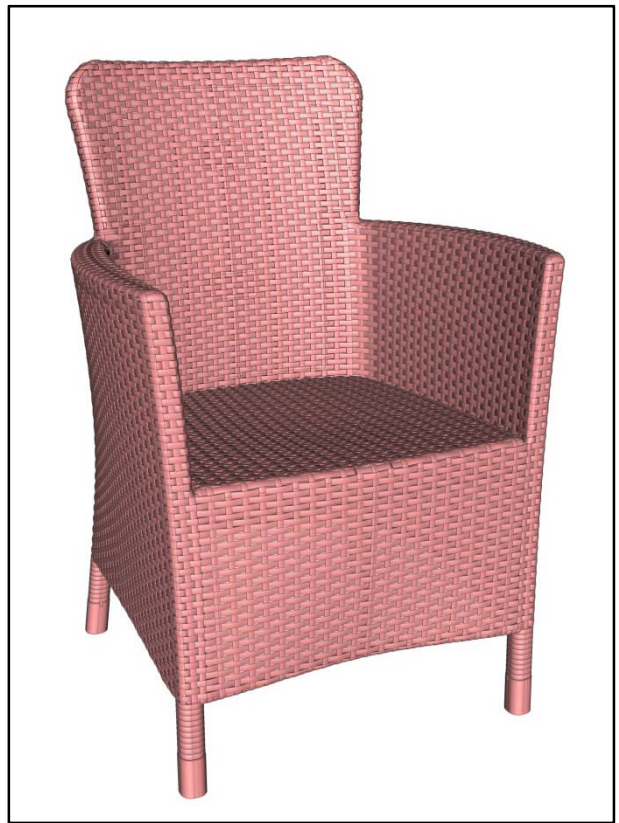

DINING CHAIR

"DINING CHAIR" V10.1 / 568222 / 442084

ALLIBERT 

Ericssonstraat 17 | 5121 MK Rijen | The Netherlands | WWW.ALLIBERT-OUTDOOR.COM

1

2

5

6

9

CHECK
12x

10

11 — 14

12

13