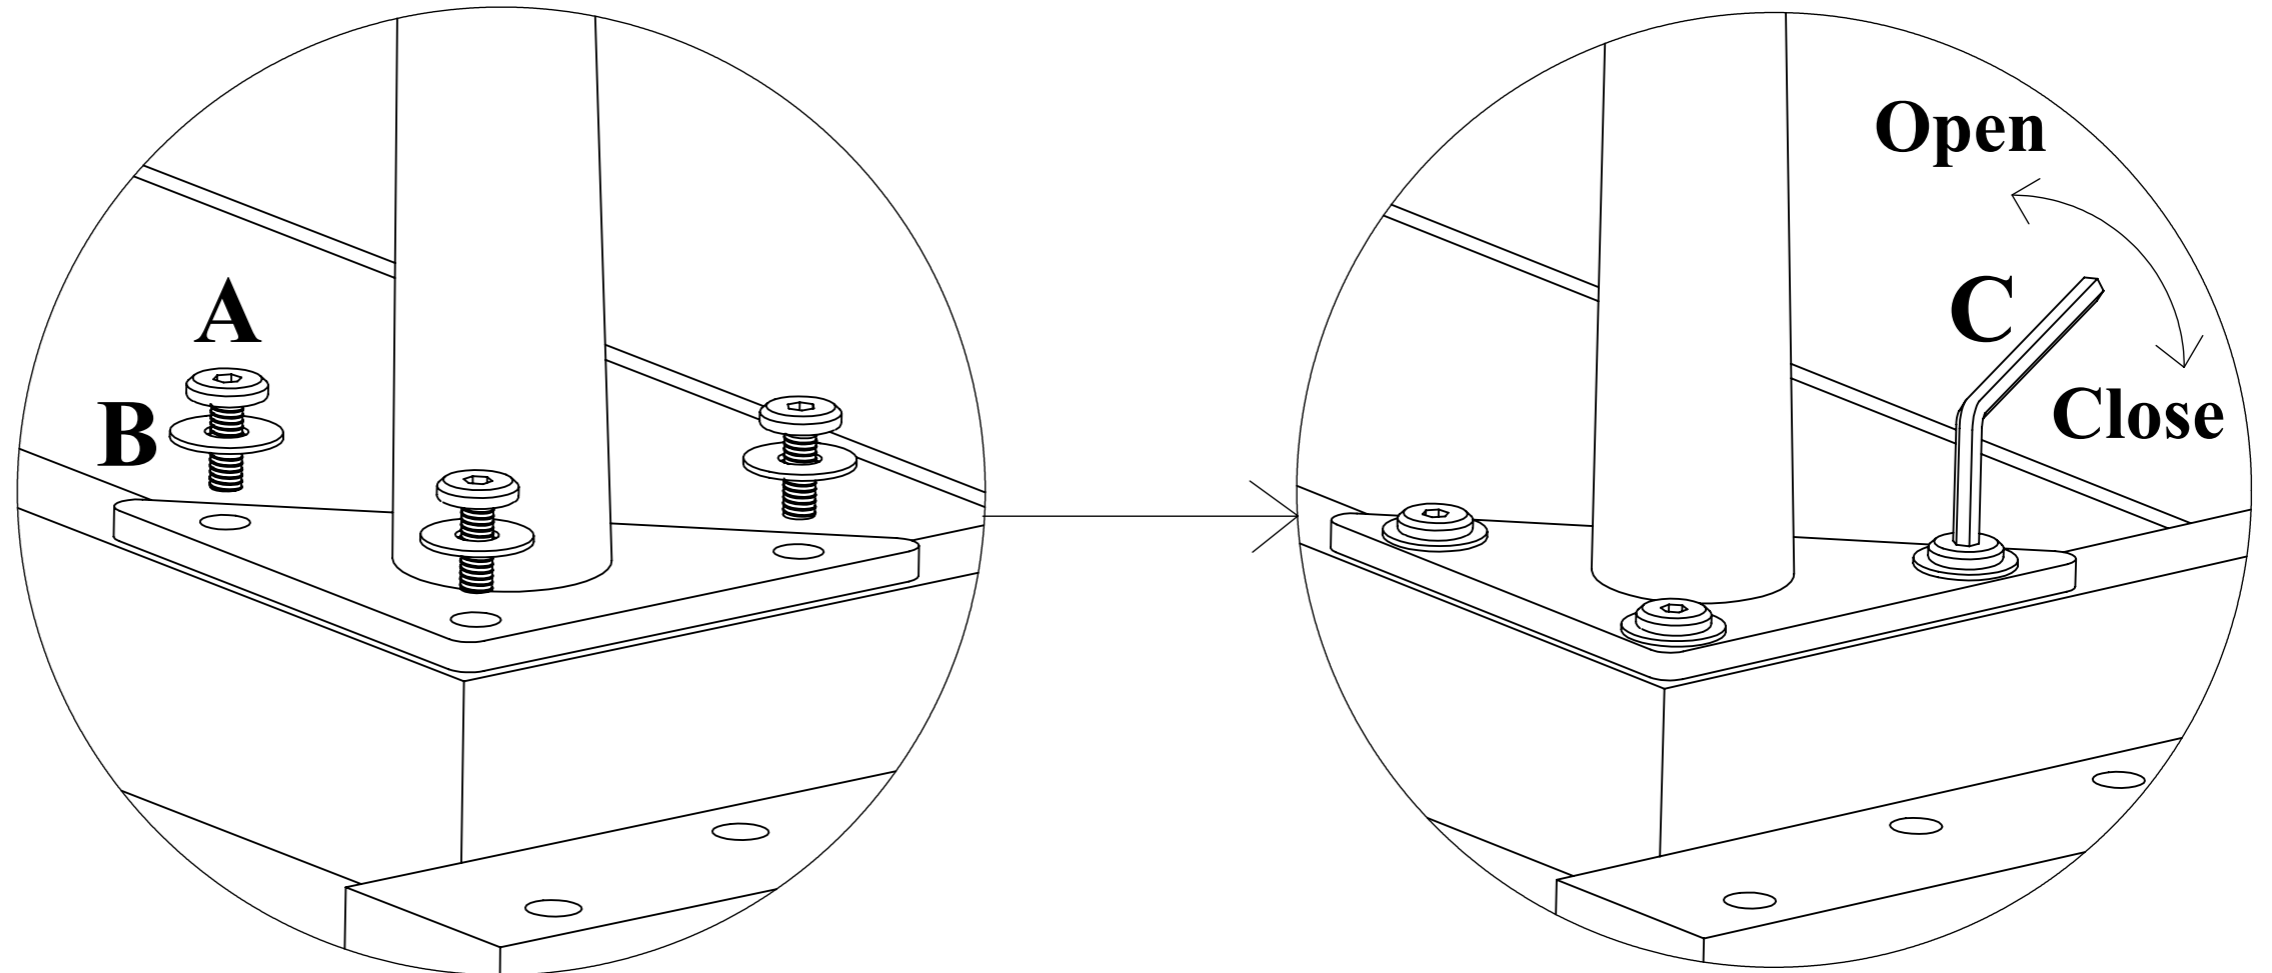

Loungeset Reims 4-delig - antraciet

Loungeset Reims 4-delig - antraciet
Salon lounge Reims 4 pièces - anthracite

artikelnummer: | numéro d'article: 81021566

1 = 1x

2 = 4x

A = 12x

M6x20

B = 12x

M6

C = 1x

Allen Key

ASSEMBLY INSTRUCTIONS

Assembly

Completed