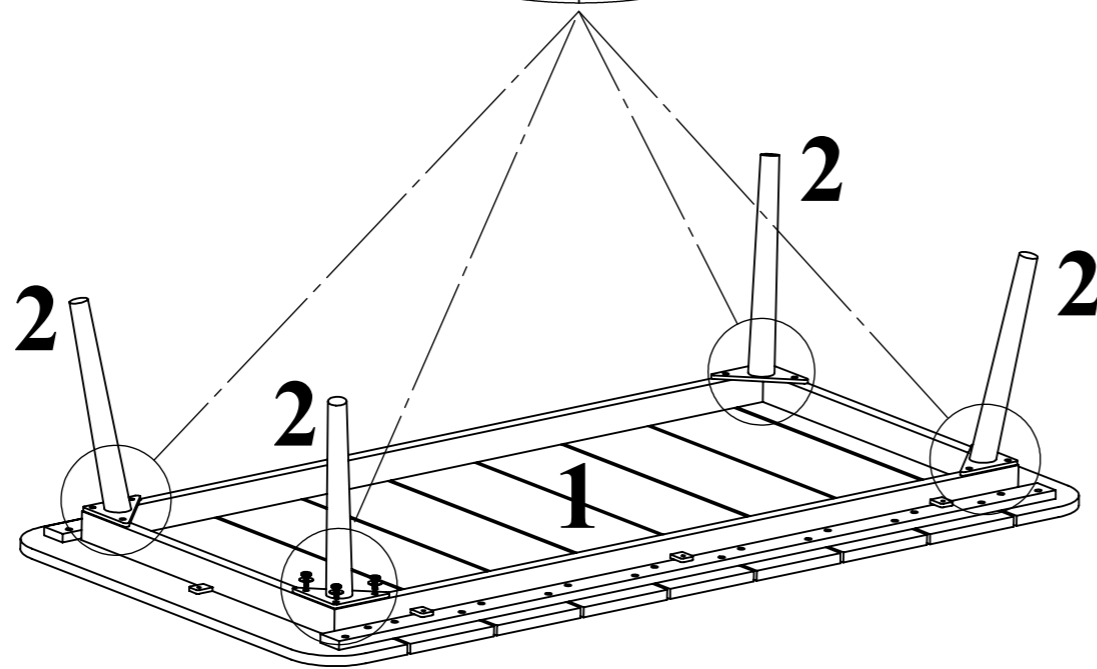

Loungeset Reims 4-delig - antraciet

Loungeset Reims 4-delig - antraciet
Salon lounge Reims 4 pièces - anthracite

artikelnummer: | numéro d'article: 81021566

1 = 1x

2 = 4x

A = 12x

M6x20

B = 12x

M6

C = 1x

Allen Key

ASSEMBLY INSTRUCTIONS

Assembly

Completed