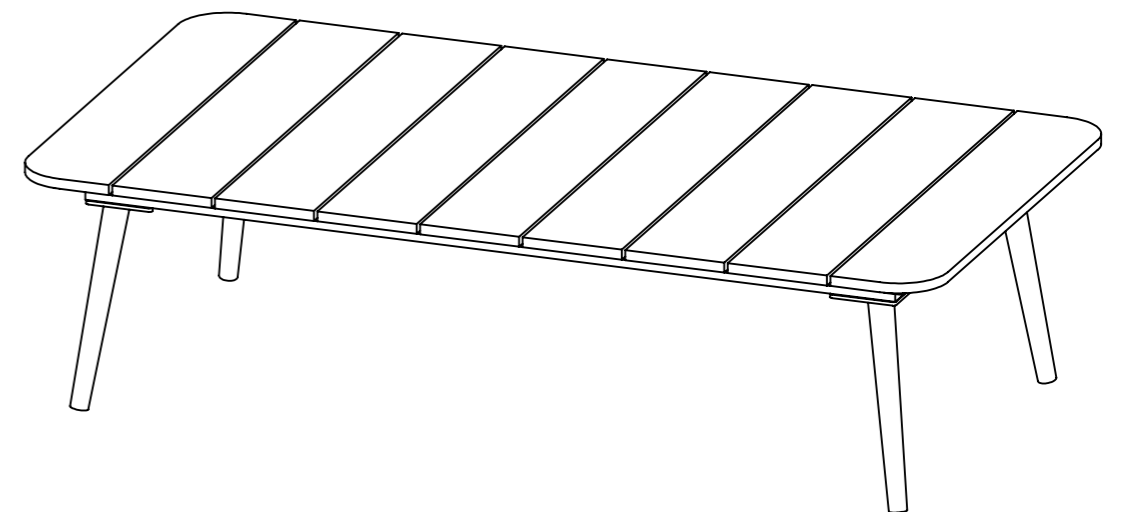

1 = 1x

2 = 4x

A = 12x

M6x20

B = 12x

M6

C = 1x

Allen Key

ASSEMBLY INSTRUCTIONS

Assembly

Completed