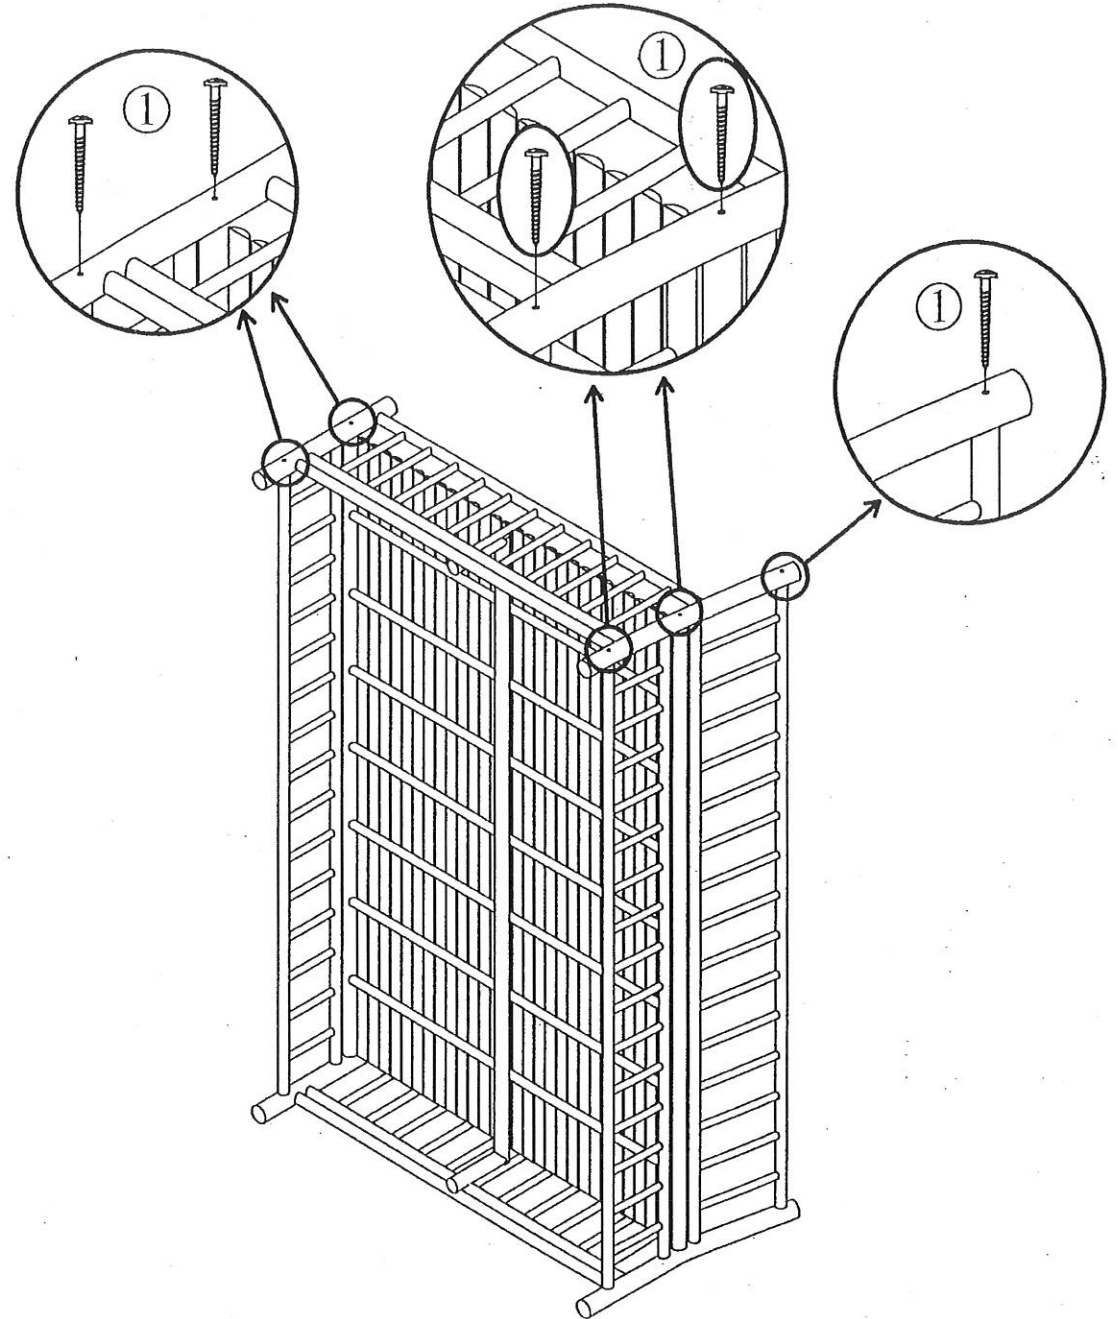

ASSEMBLY INSTRUCTION

42BB-252